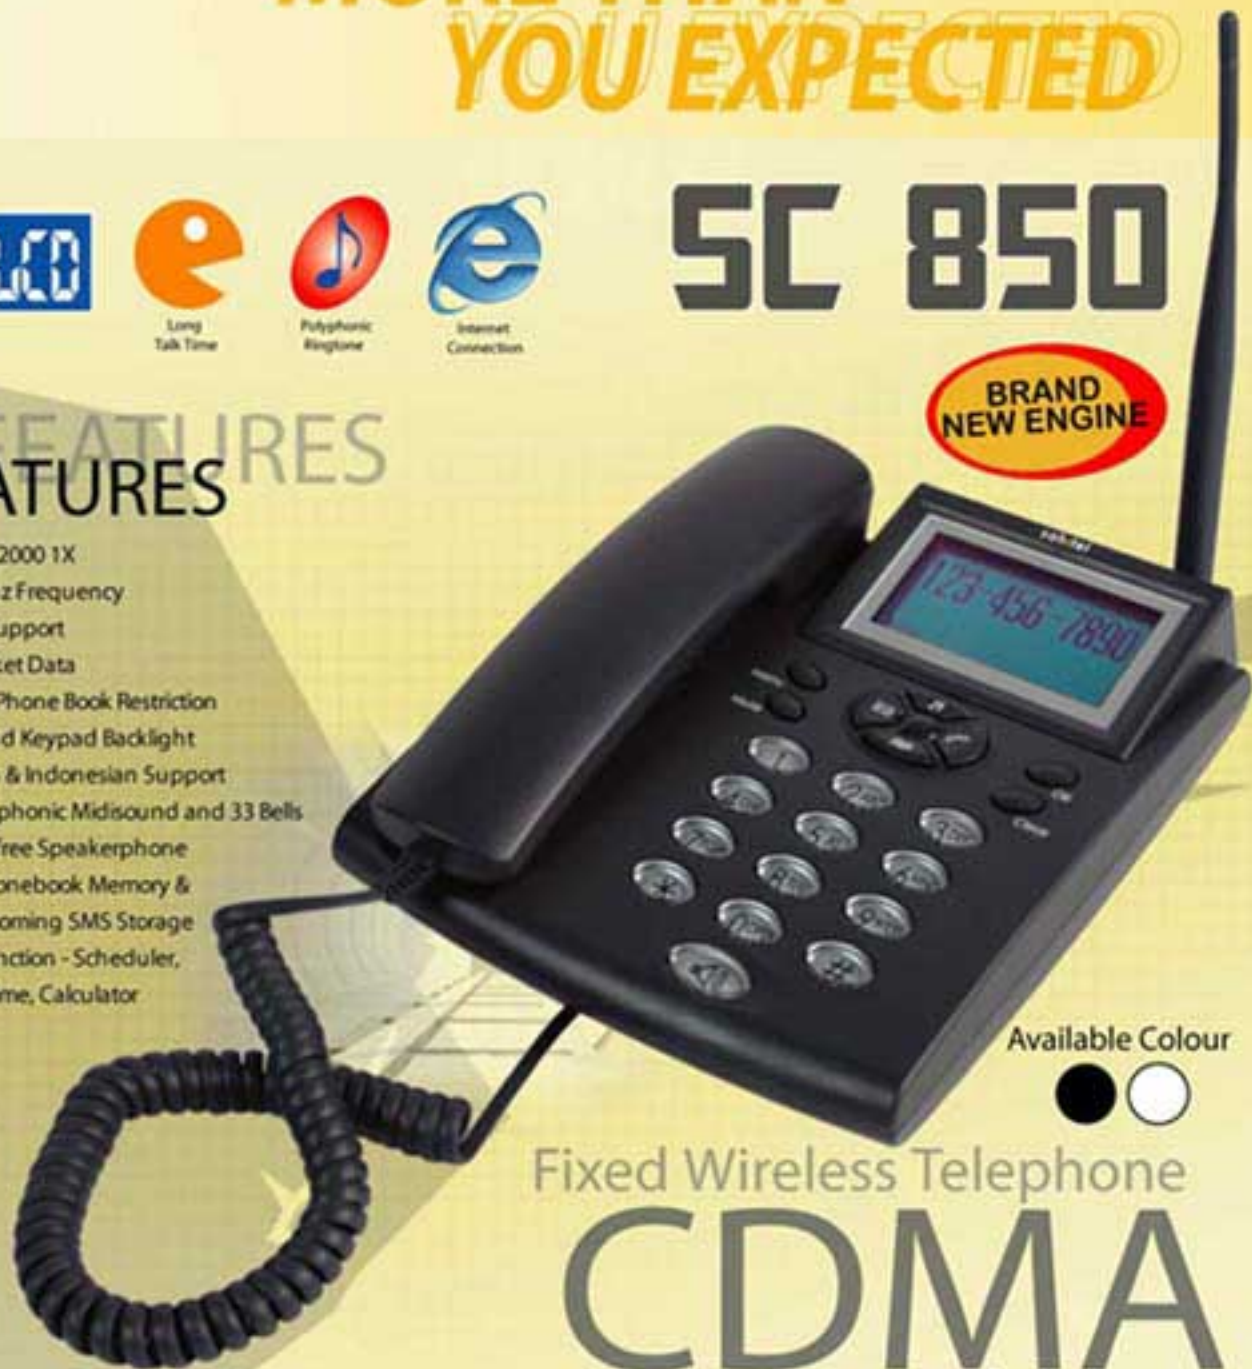

**sahitel**  
stay close

**MORE THAN  
YOU EXPECTED**

**BIG LCD**

Long  
Talk Time

Polyphonic  
Ringtone

Internet  
Connection

**SC 850**

**BRAND  
NEW ENGINE**

## FEATURES

- CDMA 2000 1X
- 800 Mhz Frequency
- Ruim Support
- 1X Packet Data
- SMS & Phone Book Restriction
- LCD and Keypad Backlight
- English & Indonesian Support
- 16 Polyphonic Midisound and 33 Bells
- Handsfree Speakerphone
- 600 Phonebook Memory & 100 Incoming SMS Storage
- PIM Function - Scheduler, Worktime, Calculator

Available Colour

Fixed Wireless Telephone

**CDMA**

made in korea

[www.sahitel.com](http://www.sahitel.com)